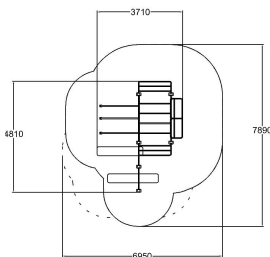

**FUNCTIONAL FITNESS FRAME**

Product length, mm	4810
Product width, mm	3710
Product height, mm	2720
Impact area, m <sup>2</sup>	40.5
Falling space, m <sup>2</sup>	44.4
Max. free fall height, mm	1700
Safety info	EN 16630 TÜV