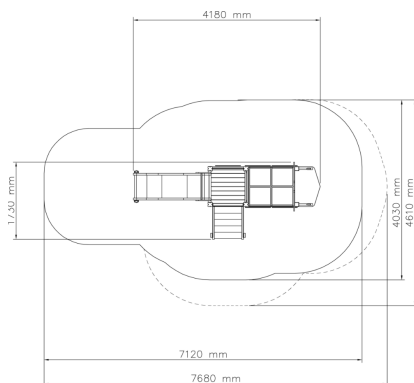

-  Climbing  
1
-  Crawling  
1
-  Roofs  
1
-  Slides  
1
-  Towers  
1

User age	2+
Number of users	6
Impact area, m <sup>2</sup>	23.1
Falling space, m <sup>2</sup>	26.7
Max. free fall height, mm	1000
Safety info	EN 1176-1, 3 TÜV
Installation time (for 1), h	15.5