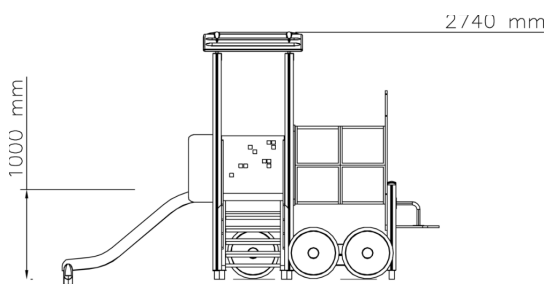

-  Climbing  
1
-  Crawling  
1
-  Roofs  
1
-  Slides  
1
-  Towers  
1

User age	2+
Number of users	6
Impact area, m <sup>2</sup>	23.1
Falling space, m <sup>2</sup>	26.7
Max. free fall height, mm	1000
Safety info	EN 1176-1, 3 TÜV
Installation time (for 1), h	15.5