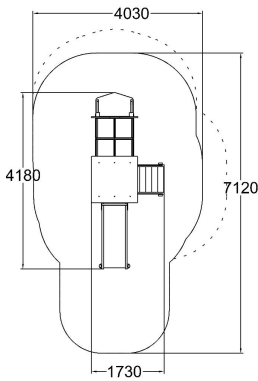

-  Climbing
1
-  Crawling
1
-  Meeting points
1
-  Roofs
1
-  Slides
1
-  Towers
1

User age	1+
Number of users	7
Product length, mm	4180
Product width, mm	1730
Product height, mm	2740
Impact area, m ²	23
Falling space, m ²	25
Height required, mm	2740
Safety info	EN 1176-1, 3 TÜV