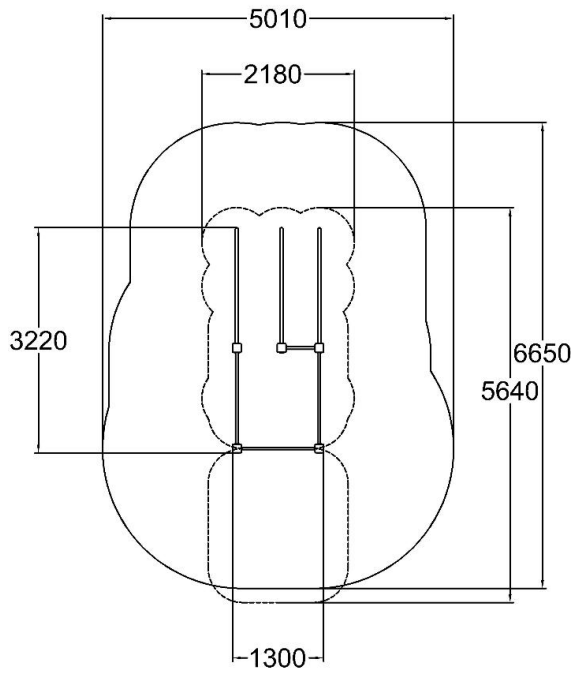

Q13481

STREET WORKOUT S

Product length, mm	3220
Product width, mm	1300
Product height, mm	2640
Impact area, m ²	28
Max. free fall height, mm	2220
Safety info	EN 16630, EN 1176-1 TÜV