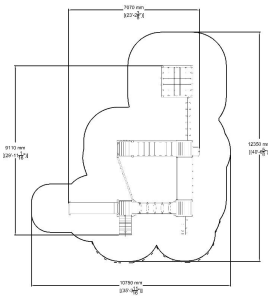

-  Balancing
4
-  Bridges
1
-  Climbing
8
-  Exercising
3
-  Roofs
2
-  Slides
2
-  Towers
5

User age	4+
Number of users	30
Product length, mm	9110
Product width, mm	7070
Product height, mm	3810
Impact area, m ²	87
Falling space, m ²	88
Max. free fall height, mm	1970
Safety info	EN 1176-1, 3 TÜV
Ropes	