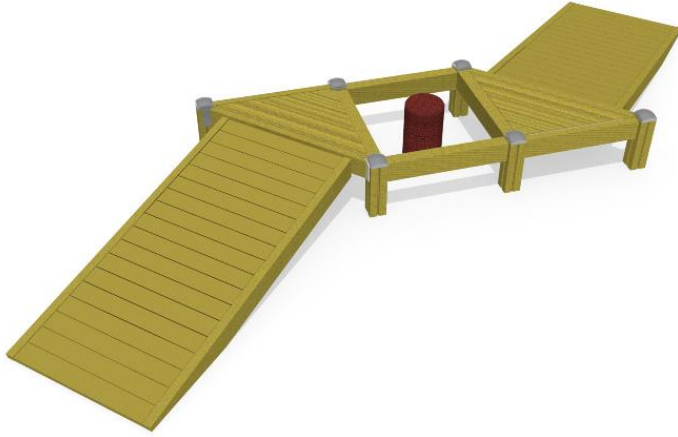

KINDERGARTEN PARKOUR RAMP

Rubber pollard not included: 907985 1 pcs + 903283 1 pcs

Impact area, m ²	1
Max. free fall height, mm	370
Safety info	EN 1176-1:2008