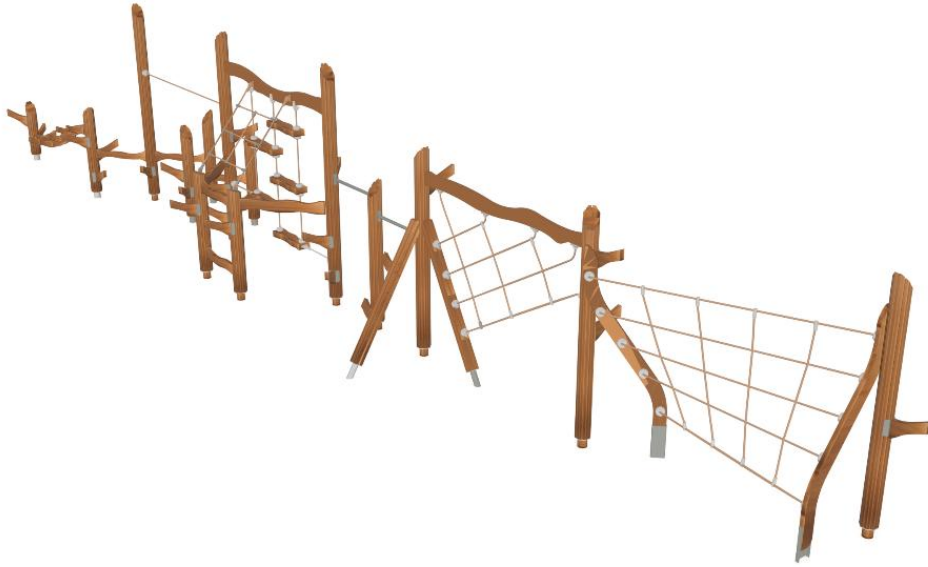

ADVENTURE TRACK

Impact area, m ²	66
Max. free fall height, mm	2350
Safety info	EN 1176-1:2017