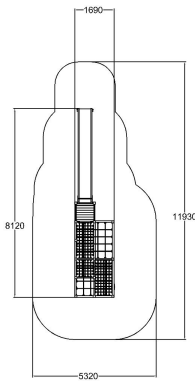

-  Balancing
3
-  Climbing
6
-  Meeting points
2
-  Slides
1
-  Towers
2

User age	4+
Number of users	15
Product length, mm	8120
Product width, mm	1680
Product height, mm	2750
Impact area, m ²	50
Falling space, m ²	50
Max. free fall height, mm	1970
Safety info	EN 1176-1, 3 TÜV
Ropes	