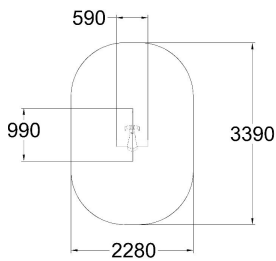

HAPPY SHEEP SPRINGER

Number of users	1
Product length, mm	900
Product width, mm	535
Product height, mm	920
Impact area, m ²	7.7
Height required, mm	2250
Max. free fall height, mm	600
Safety info	EN 1176-1, 6 TÜV
Installation time (for 1), h	2