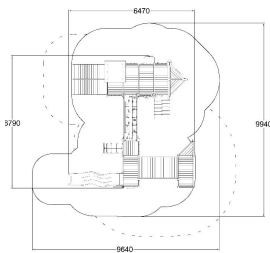

-  Balancing  
1
-  Bridges  
1
-  Climbing  
4
-  Meeting points  
3
-  Play panels  
5
-  Roofs  
1
-  Slides  
2

User age	+2
Max. free fall height, mm	1970
Safety info	EN 1176-1, 3 TÜV
Ropes	