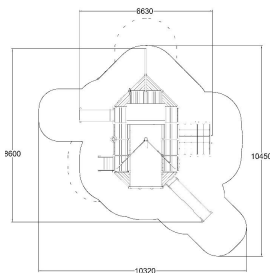

-  Balancing
1
-  Climbing
1
-  Dynamic
1
-  Exercising
1
-  Meeting points
1
-  Play panels
5
-  Roofs
1
-  Slides
2
-  Towers
5

Max. free fall height, mm	1470
Safety info	EN 1176-1, 3 TÜV
Ropes	