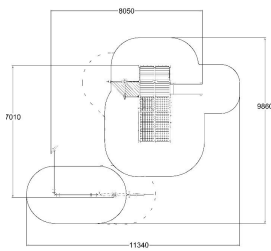

# INCLUSIVE PLAY TOWERS

-  Balancing  
1
-  Climbing  
2
-  Dynamic  
9
-  Exercising  
4
-  Meeting points  
2
-  Slides  
1
-  Towers  
2

Max. free fall height, mm	1970
Safety info	EN 1176-1, 3 TÜV
Ropes	