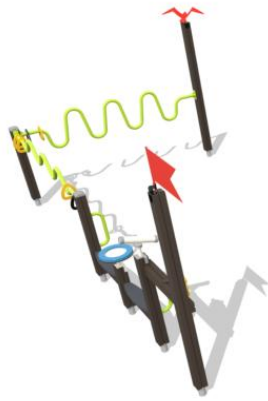

# INCLUSIVE PLAY TOWERS

-  Balancing  
1
-  Climbing  
2
-  Dynamic  
9
-  Exercising  
4
-  Meeting points  
2
-  Slides  
1
-  Towers  
2

Max. free fall height, mm	1970
Safety info	EN 1176-1, 3 TÜV
Ropes	