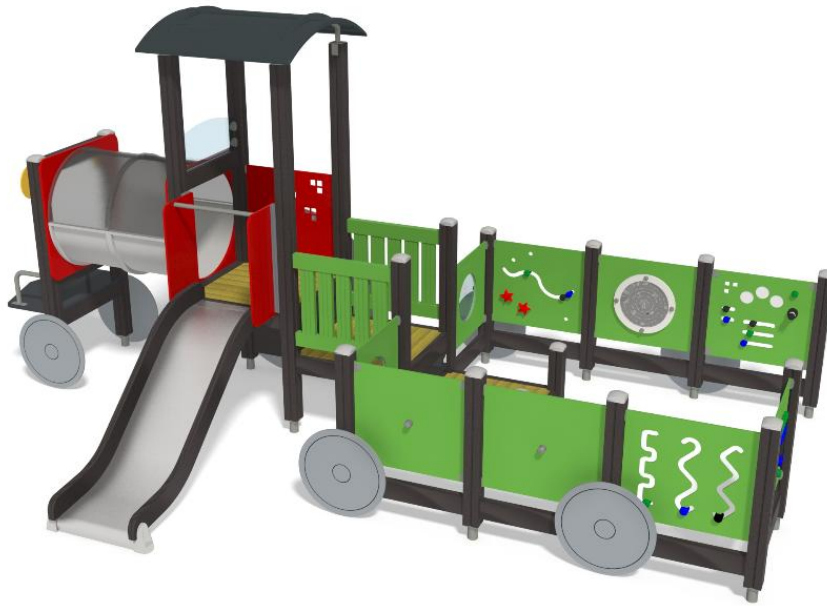

LITTLE TRACTOR & TRAILER

-  Balancing
2
-  Climbing
2
-  Meeting points
2
-  Play panels
7
-  Roofs
1
-  Towers
2

User age	1+
Product length, mm	5710
Product width, mm	3400
Product height, mm	2750
Impact area, m ²	23
Max. free fall height, mm	1000
Safety info	EN 1176-1, 3:2008