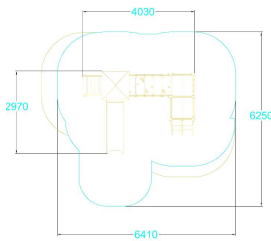

-  Bridges
1
-  Climbing
2
-  Meeting points
2
-  Play panels
2
-  Roofs
1
-  Slides
1
-  Towers
2

User age	1+
Number of users	12
Product length, mm	2960
Product width, mm	4030
Product height, mm	2890
Impact area, m ²	31.5
Falling space, m ²	34.7
Max. free fall height, mm	1000
Safety info	EN 1176-1, 3 TÜV
Ropes	