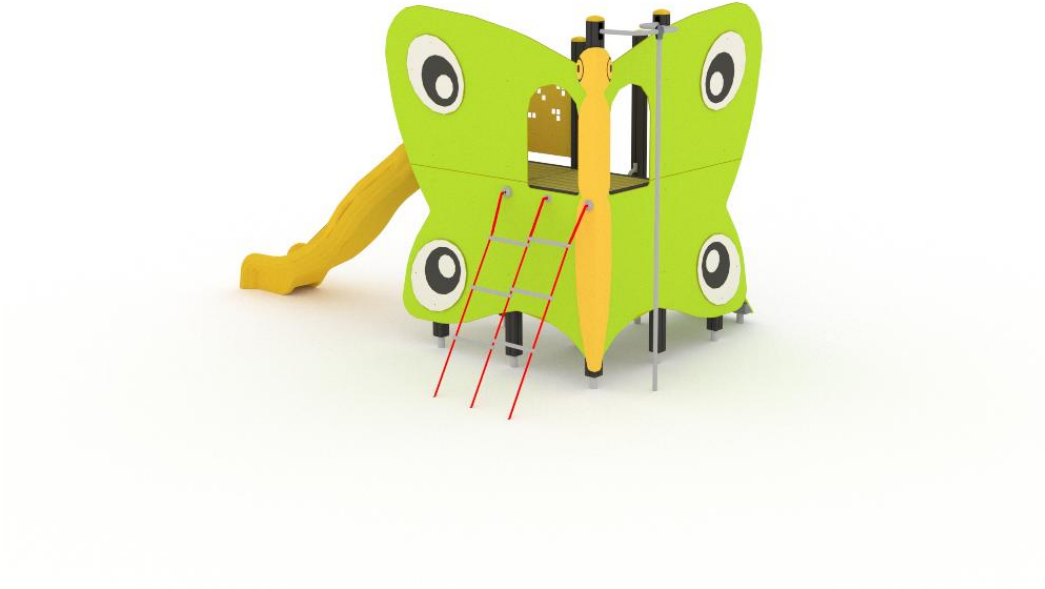

**BUTTERFLY PLAY TOWER**

Impact area, m <sup>2</sup>	31
Max. free fall height, mm	1470
Safety info	EN 1176-1, 3:2008 TUV
Ropes	