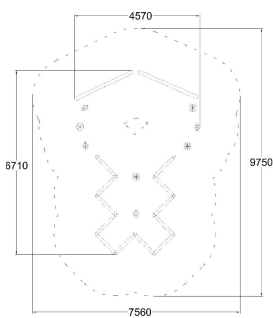

BALANCE TRAINING PATH

User age	3+
Product length, mm	2900
Product width, mm	6730
Product height, mm	560
Impact area, m ²	25
Falling space, m ²	56.1
Max. free fall height, mm	490
Safety info	EN 1176-1 TÜV
Installation time (for 1), h	8