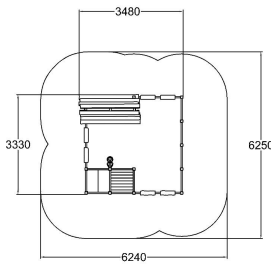

-  Roofs  
1
-  Sandplay  
1
-  Towers  
1

User age	1+
Number of users	12
Product length, mm	3330
Product width, mm	3480
Product height, mm	2640
Impact area, m <sup>2</sup>	21
Falling space, m <sup>2</sup>	36
Max. free fall height, mm	590
Safety info	EN 1176-1 TÜV