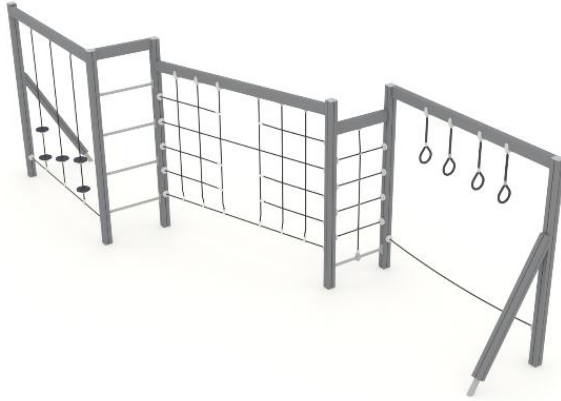

- ⚖️

Balancing
1
- A

Climbing
3
- ⚙️

Dynamic
1

User age	4+
Number of users	5
Product length, mm	7290
Product width, mm	2490
Product height, mm	2460
Impact area, m ²	36.6
Falling space, m ²	36.6
Max. free fall height, mm	2190
Safety info	EN 1176-1 TÜV
Ropes	