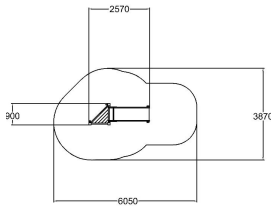

SMALL SLIDE & HIDEOUT

-  Climbing
1
-  Meeting points
1
-  Slides
1
-  Towers
1

User age	2+
Number of users	5
Product length, mm	2570
Product width, mm	900
Product height, mm	1730
Impact area, m ²	17.6
Falling space, m ²	17.6
Max. free fall height, mm	1000
Safety info	EN 1176-1, 3 TÜV