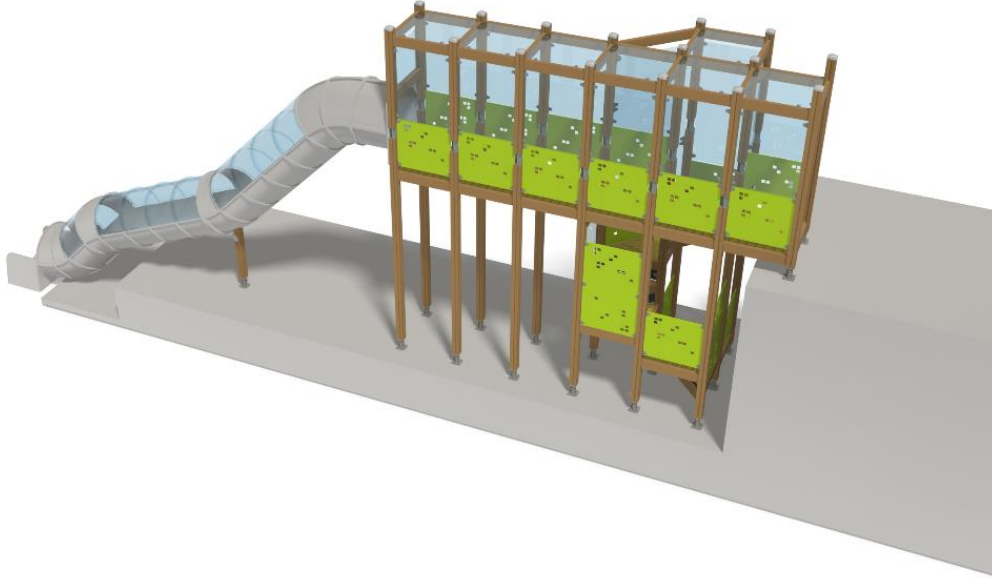

PLAY TOWER & TUBE SLIDE

Max. free fall height, mm	1000
Safety info	EN 1176-1, 3:2008