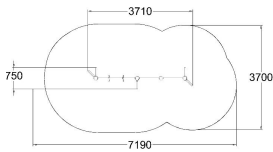

Q13179

CHIN UP BARS

Number of users	3
Product length, mm	3710
Product width, mm	750
Product height, mm	2700
Impact area, m ²	28.7
Falling space, m ²	25
Max. free fall height, mm	2635
Safety info	EN 1176-1 TÜV