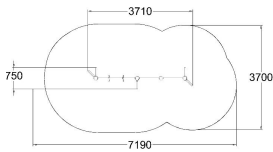

Q13179

CHIN UP BARS

Number of users	3
Product length, mm	3710
Product width, mm	750
Product height, mm	2700
Impact area, m²	28.7
Falling space, m²	25
Max. free fall height, mm	2635
Safety info	EN 1176-1 TÜV