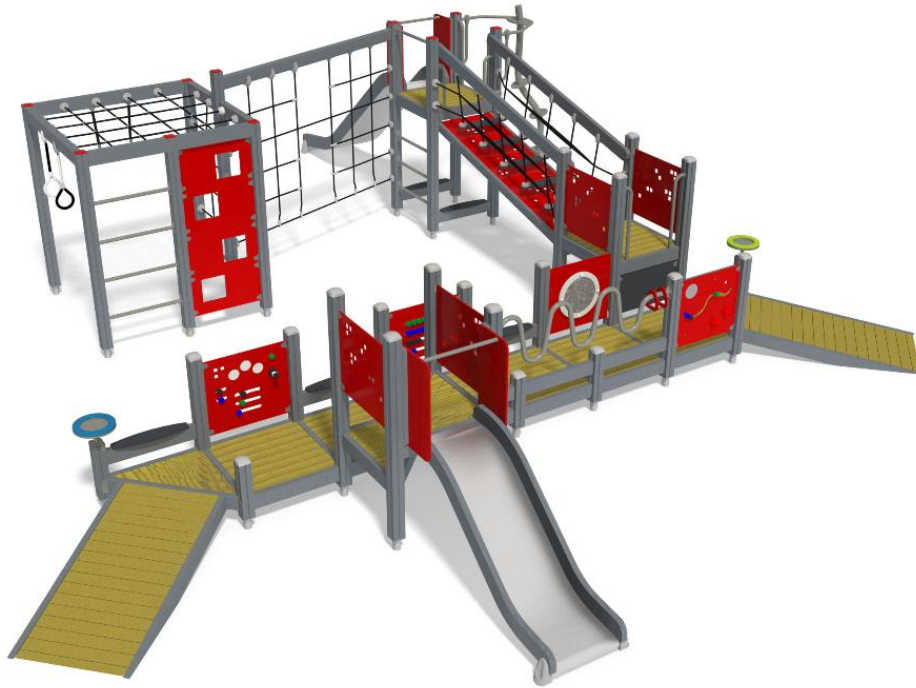

CLIMBING & INCLUSIVE PLAY

-  Balancing
1
-  Bridges
1
-  Climbing
6
-  Dynamic
1
-  Meeting points
4
-  Play panels
6
-  Slides
2
-  Towers
4

User age	1+
Number of users	30
Product length, mm	9910
Product width, mm	8720
Product height, mm	2350
Impact area, m ²	76
Falling space, m ²	96
Max. free fall height, mm	1970
Safety info	EN 1176-1, 3:2017
Ropes	