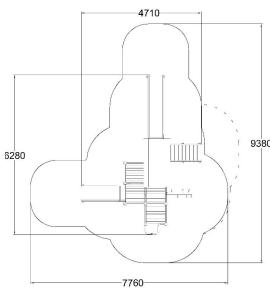

Balancing  
1

Bridges  
1

Climbing  
1

Crawling  
1

Meeting points  
2

Play panels  
1

Towers  
2

Number of users	-
Safety info	EN 1176-1 TÜV
Ropes	