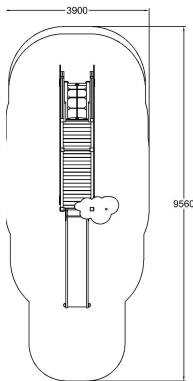

ZEBRA PLAY TOWER

Impact area, m ²	35
Max. free fall height, mm	1470
Safety info	EN 1176-1, 3:2008
Ropes	