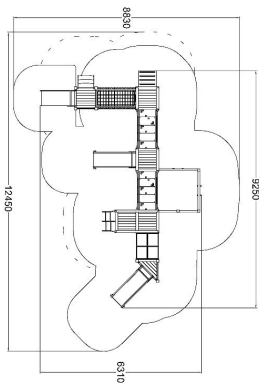

-  Balancing
1
-  Bridges
2
-  Climbing
3
-  Crawling
1
-  Dynamic
2
-  Meeting points
5
-  Play panels
3
-  Roofs
3
-  Slides
3
-  Towers
6

User age	1+
Product length, mm	9250
Product width, mm	6230
Product height, mm	3060
Impact area, m ²	66
Falling space, m ²	66
Max. free fall height, mm	1000
Safety info	EN 1176-1, 3 TÜV
Ropes	