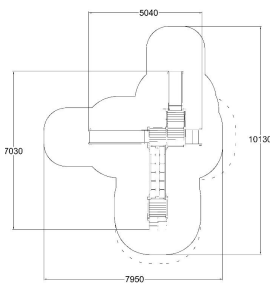

-  Balancing
1
-  Bridges
1
-  Climbing
3
-  Meeting points
3
-  Play panels
2
-  Slides
2
-  Towers
2

User age	2+
Max. free fall height, mm	1470
Safety info	EN 1176-1, (3) TÜV
Ropes	●