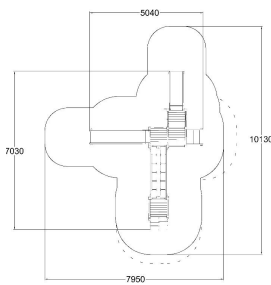

-  Balancing
1
-  Bridges
1
-  Climbing
3
-  Meeting points
3
-  Play panels
2
-  Slides
2
-  Towers
2

User age	2+
Max. free fall height, mm	1470
Safety info	EN 1176-1, (3) TÜV
Ropes	