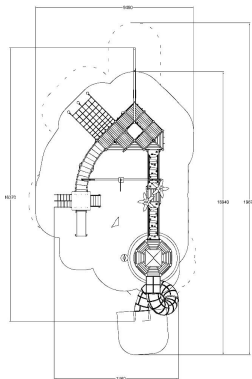

# ZSAR SHIP AND LIGHTHOUSE

Rumba 137004M and Tube climbing barrier Q13257 not included

-  Balancing  
2
-  Bridges  
3
-  Climbing  
4
-  Crawling  
1
-  Dynamic  
1
-  Exercising  
2
-  Meeting points  
2
-  Play panels  
7
-  Roofs  
2
-  Sandplay  
1
-  Slides  
2
-  Swinging  
1
-  Towers  
6

User age	2+
Number of users	40
Product length, mm	16370
Product width, mm	7460
Product height, mm	7570
Impact area, m <sup>2</sup>	104.3
Falling space, m <sup>2</sup>	123.8
Height required, mm	8570
Max. free fall height, mm	1970
Safety info	EN 1176-1, 3 TÜV
Ropes	