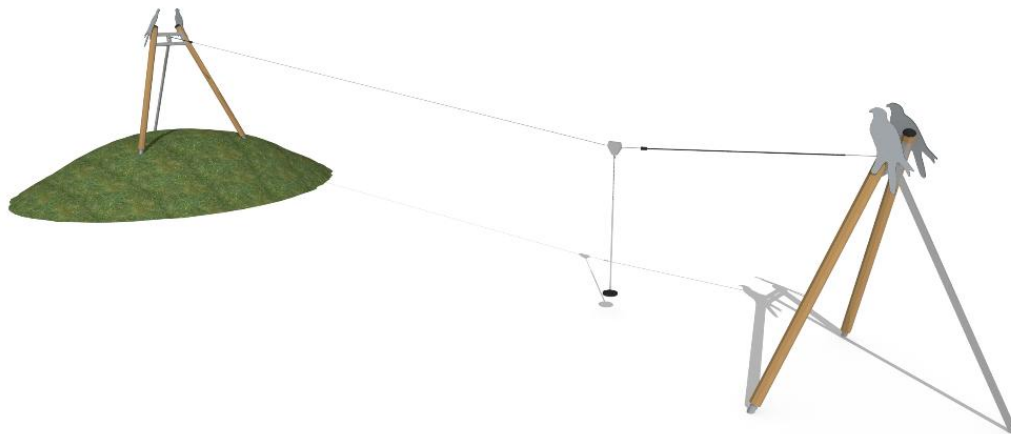

EAGLE CABLEWAY

User age	6+
Number of users	1
Product length, mm	35000
Product width, mm	3260
Product height, mm	3460
Impact area, m ²	130
Falling space, m ²	130
Height required, mm	5100
Max. free fall height, mm	1000
Safety info	EN 1176-1:2017, EN1176-4:2019
Installation time (for 1), h	17