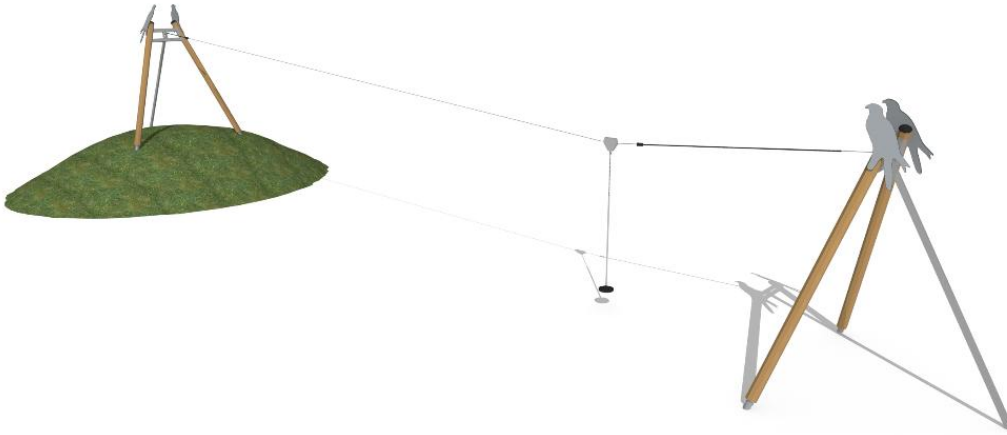

**EAGLE CABLEWAY**

User age	6+
Number of users	1
Product length, mm	35000
Product width, mm	3260
Product height, mm	3460
Impact area, m <sup>2</sup>	130
Falling space, m <sup>2</sup>	130
Height required, mm	5100
Max. free fall height, mm	1000
Safety info	EN 1176-1, 4:2008
Installation time (for 1), h	17