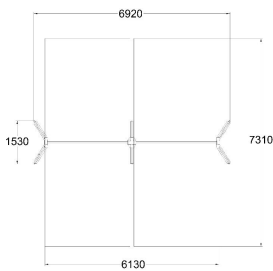

SWING FRAME FOR 4 LOW

User age	1+
Number of users	4
Product length, mm	1530
Product width, mm	6920
Product height, mm	2300
Impact area, m ²	43.8
Falling space, m ²	43.8
Max. free fall height, mm	1200
Safety info	EN 1176-1, 2 TÜV