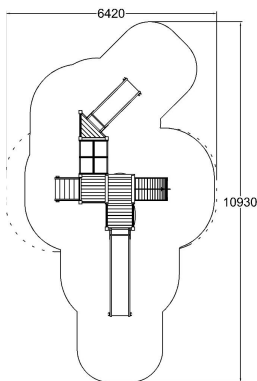

PLAY TOWER & SLIDES

-  Climbing
1
-  Meeting points
2
-  Play panels
2
-  Roofs
1
-  Slides
2
-  Towers
2

User age	1+
Number of users	15
Product length, mm	7240
Product width, mm	3430
Product height, mm	3320
Impact area, m ²	42
Falling space, m ²	45
Max. free fall height, mm	1470
Safety info	EN 1176-1, 3 TÜV