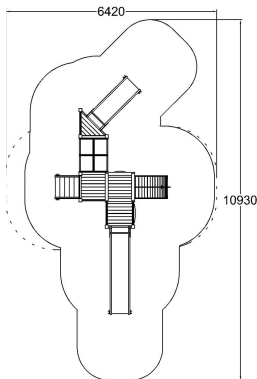

PLAY TOWER & SLIDES

-  Climbing
1
-  Meeting points
2
-  Play panels
2
-  Roofs
1
-  Slides
2
-  Towers
2

User age	1+
Number of users	15
Product length, mm	7240
Product width, mm	3430
Product height, mm	3320
Impact area, m ²	42
Falling space, m ²	45
Max. free fall height, mm	1470
Safety info	EN 1176-1, 3 TÜV