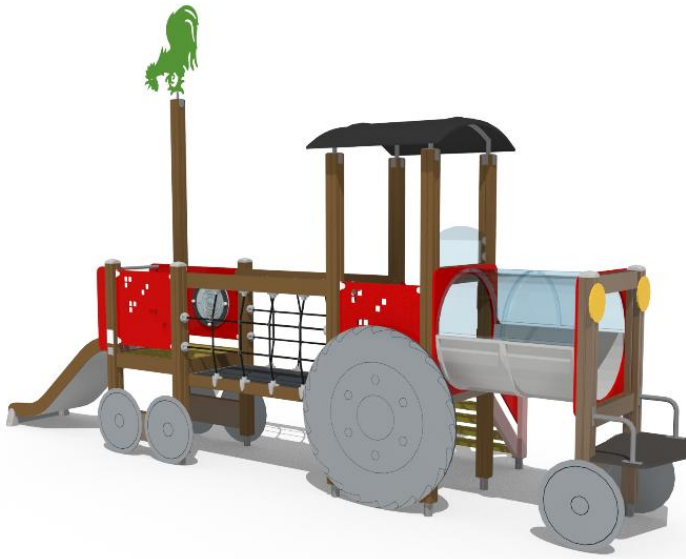

Q12805

LITTLE RED TRACTOR

Impact area, m ²	32
Max. free fall height, mm	1000
Safety info	EN 1176-1, 3:2008
Ropes	●