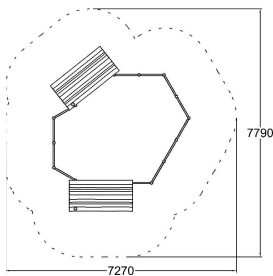

-  Meeting points  
2
-  Roofs  
2
-  Towers  
2

User age	1+
Number of users	20
Product length, mm	5180
Product width, mm	4400
Product height, mm	1950
Falling space, m <sup>2</sup>	43
Safety info	EN 1176-1:2008
Installation time (for 1), h	5