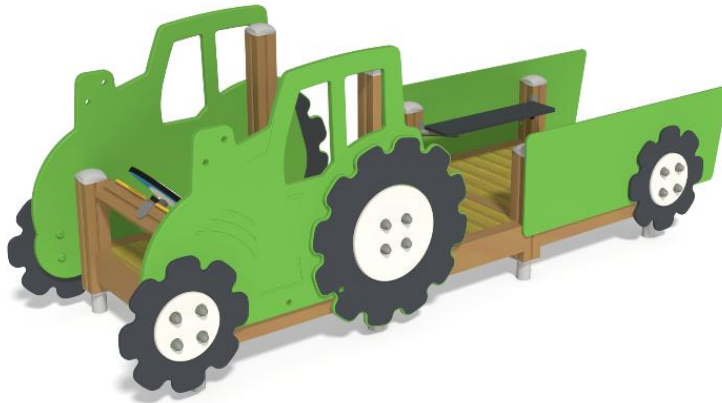

LITTLE TRACTOR

User age	1+
Number of users	4
Product length, mm	3150
Product width, mm	950
Product height, mm	1110
Impact area, m ²	1
Falling space, m ²	19
Max. free fall height, mm	270
Safety info	EN 1176-1 TÜV