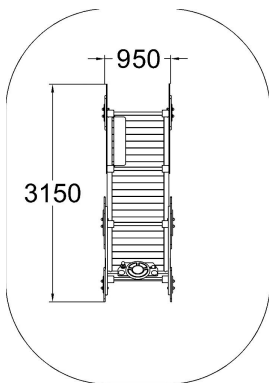

LITTLE TRACTOR

User age	1+
Number of users	4
Product length, mm	3150
Product width, mm	950
Product height, mm	1110
Impact area, m ²	1
Falling space, m ²	19
Max. free fall height, mm	270
Safety info	EN 1176-1 TÜV