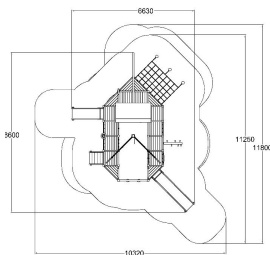

-  Climbing
5
-  Meeting points
5
-  Play panels
6
-  Roofs
1
-  Slides
2

User age	3+
Number of users	30
Product length, mm	8600
Product width, mm	6630
Product height, mm	6170
Impact area, m ²	64.9
Falling space, m ²	72
Max. free fall height, mm	1470
Safety info	EN 1176-1, 3:2008
Ropes	