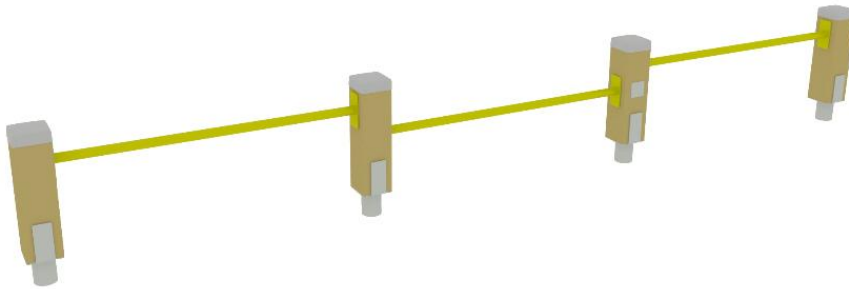

PUSH-UP FOR THREE

Max. free fall height, mm	435
Safety info	EN 16630:2015