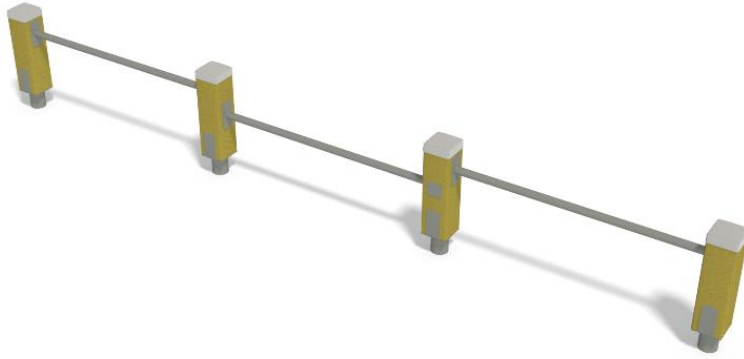

# PUSH-UP FOR THREE

Max. free fall height, mm	435
Safety info	EN 1176-1:2017