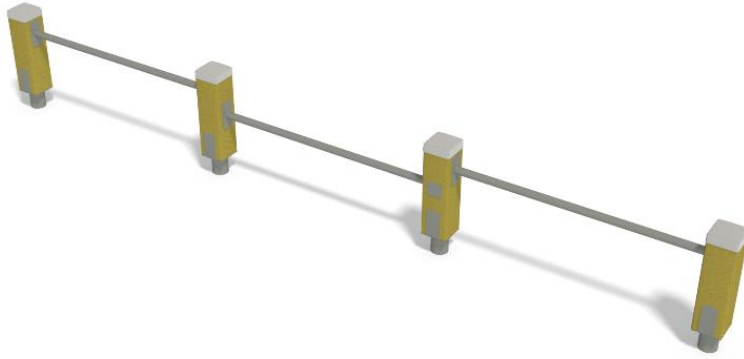

PUSH-UP FOR THREE

Max. free fall height, mm	435
Safety info	EN 1176-1:2017