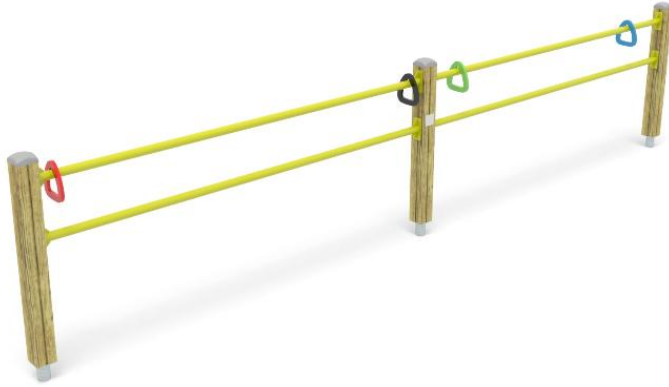

STRAIGHT PLAY BARS

Impact area, m ²	22
Max. free fall height, mm	960
Safety info	EN 1176-1 TÜV