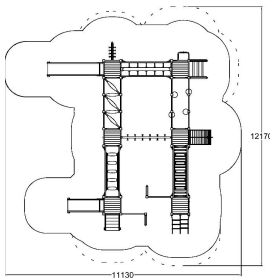

-  Bridges
3
-  Climbing
6
-  Meeting points
6
-  Play panels
2
-  Slides
3
-  Towers
6

User age	5+
Number of users	34
Product length, mm	7710
Product width, mm	9010
Product height, mm	2650
Impact area, m ²	92
Falling space, m ²	98
Height required, mm	3500
Max. free fall height, mm	1590
Safety info	EN 1176-1, 3 TÜV
Ropes	