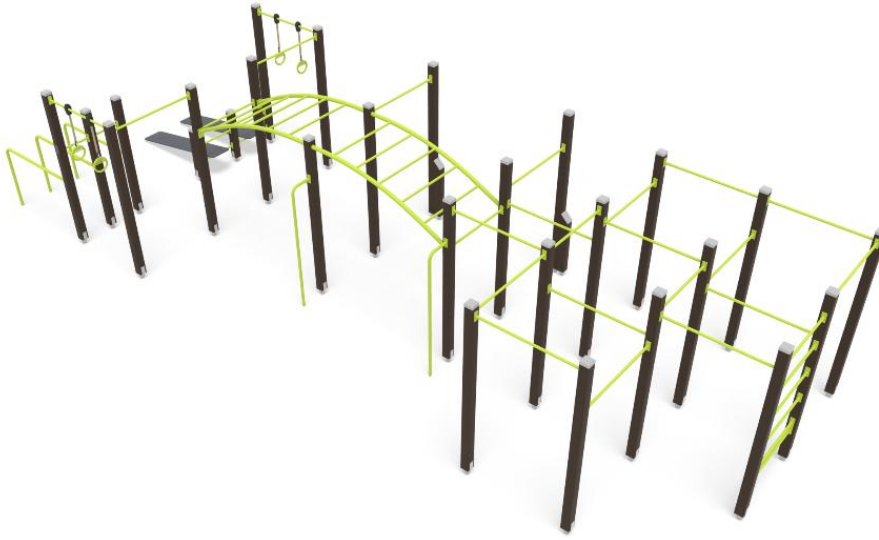

Q12655-2

STREET WORKOUT

Number of users	30
Product length, mm	12390
Product width, mm	4280
Product height, mm	2720
Impact area, m ²	114.6
Falling space, m ²	118.3
Max. free fall height, mm	2310
Safety info	EN 16630 TÜV