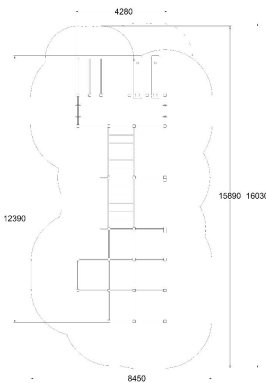

Q12655-2

STREET WORKOUT

Number of users	30
Product length, mm	12390
Product width, mm	4280
Product height, mm	2720
Impact area, m ²	114.6
Falling space, m ²	118.3
Max. free fall height, mm	2310
Safety info	EN 16630 TÜV