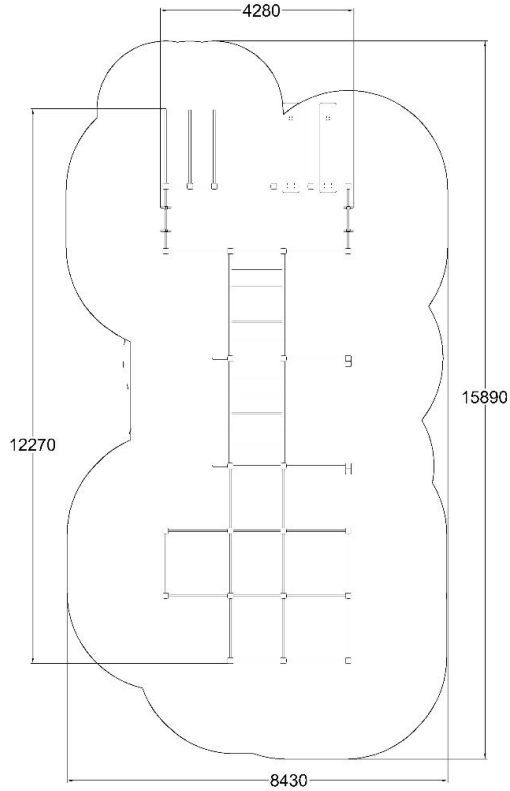

Q12655-1

STREET WORKOUT

Product length, mm	4160
Product width, mm	12390
Product height, mm	2430
Impact area, m ²	114.4
Falling space, m ²	117.9
Max. free fall height, mm	2310
Safety info	EN 16630:2015 TÜV