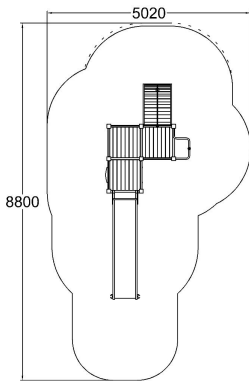

-  Climbing
3
-  Meeting points
2
-  Play panels
2
-  Slides
1
-  Towers
1

User age	4+
Number of users	12
Product length, mm	2160
Product width, mm	5310
Product height, mm	2780
Impact area, m ²	31
Falling space, m ²	32
Height required, mm	3300
Max. free fall height, mm	1470
Safety info	EN 1176-1, 3 TÜV
Installation time (for 1), h	11
Ropes	