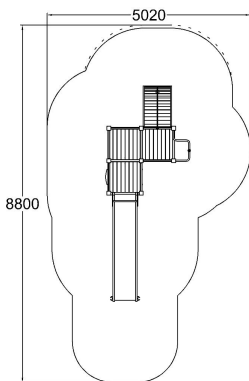

-  Climbing
3
-  Meeting points
2
-  Play panels
2
-  Slides
1
-  Towers
1

User age	4+
Number of users	12
Product length, mm	2160
Product width, mm	5310
Product height, mm	2780
Impact area, m ²	31
Falling space, m ²	32
Height required, mm	3300
Max. free fall height, mm	1470
Safety info	EN 1176-1, 3 TÜV
Installation time (for 1), h	11
Ropes	