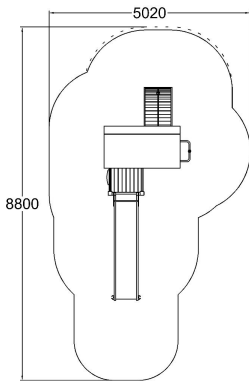

-  Climbing  
3
-  Play panels  
2
-  Roofs  
1
-  Slides  
1
-  Towers  
2

User age	4+
Number of users	15
Impact area, m <sup>2</sup>	31
Falling space, m <sup>2</sup>	32
Height required, mm	4650
Max. free fall height, mm	1470
Safety info	EN 1176-1, 3 TÜV
Ropes	