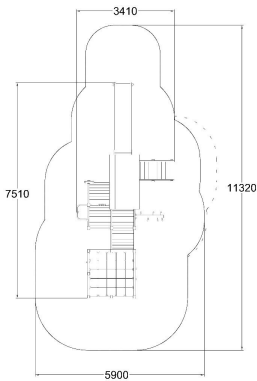

Q12550

FARM HOUSE AND CLIMBING

Impact area, m ²	50
Max. free fall height, mm	1970
Safety info	EN 1176-1, 3:2008
Ropes	🔴