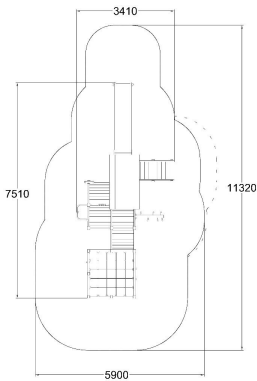

Q12550

FARM HOUSE AND CLIMBING

Impact area, m ²	50
Max. free fall height, mm	1970
Safety info	EN 1176-1, 3:2008
Ropes	☹