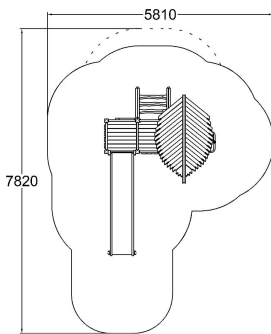

-  Climbing
2
-  Roofs
1
-  Slides
2
-  Towers
1

User age	3+
Number of users	7
Product length, mm	4330
Product width, mm	3050
Product height, mm	3820
Impact area, m ²	29
Falling space, m ²	31
Height required, mm	4820
Max. free fall height, mm	1470
Safety info	EN 1176-1, 3 TÜV