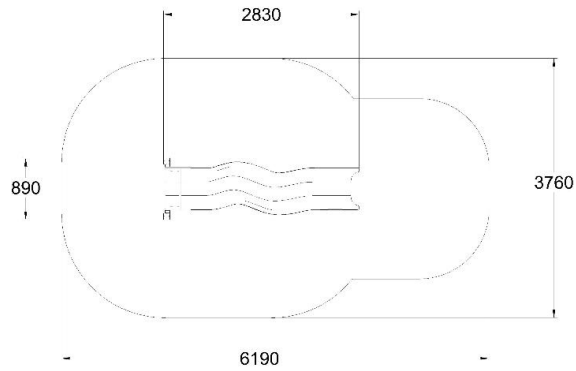

**Q12498-2**

**SLIDE ON SLOPE**

User age	2+
Number of users	1
Product length, mm	890
Product width, mm	2830
Product height, mm	2400
Impact area, m <sup>2</sup>	19.2
Falling space, m <sup>2</sup>	19.2
Max. free fall height, mm	1000
Safety info	EN 1176-1, 3 TÜV