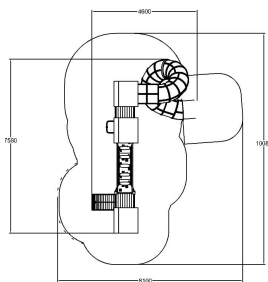

-  Bridges
1
-  Climbing
4
-  Play panels
3
-  Roofs
3
-  Slides
2
-  Towers
2

User age	4+
Number of users	15
Product length, mm	7480
Product width, mm	4600
Product height, mm	4970
Impact area, m ²	54
Falling space, m ²	54.1
Max. free fall height, mm	2570
Safety info	EN 1176-1, 3 TÜV
Ropes	