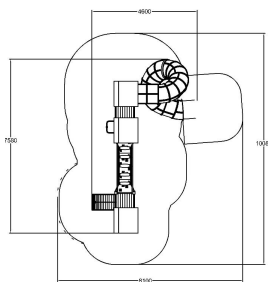

-  Bridges  
1
-  Climbing  
4
-  Play panels  
3
-  Roofs  
3
-  Slides  
2
-  Towers  
2

User age	4+
Number of users	15
Product length, mm	7480
Product width, mm	4600
Product height, mm	4970
Impact area, m <sup>2</sup>	54
Falling space, m <sup>2</sup>	54.1
Max. free fall height, mm	2570
Safety info	EN 1176-1, 3 TÜV
Ropes	