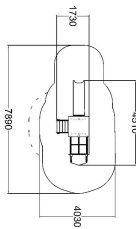

-  Climbing
1
-  Crawling
1
-  Roofs
1
-  Slides
1

User age	2+
Number of users	6
Product length, mm	4510
Product width, mm	1730
Product height, mm	2790
Impact area, m ²	26
Max. free fall height, mm	1000
Safety info	EN 1176-1, 3 TÜV
Installation time (for 1), h	15