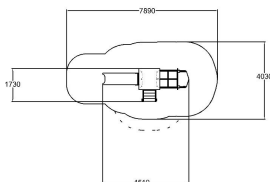

-  Climbing
1
-  Crawling
1
-  Slides
1

User age	2+
Number of users	6
Product length, mm	1730
Product width, mm	4510
Product height, mm	2790
Impact area, m ²	26
Falling space, m ²	28
Max. free fall height, mm	1000
Safety info	EN 1176-1, 3 TÜV