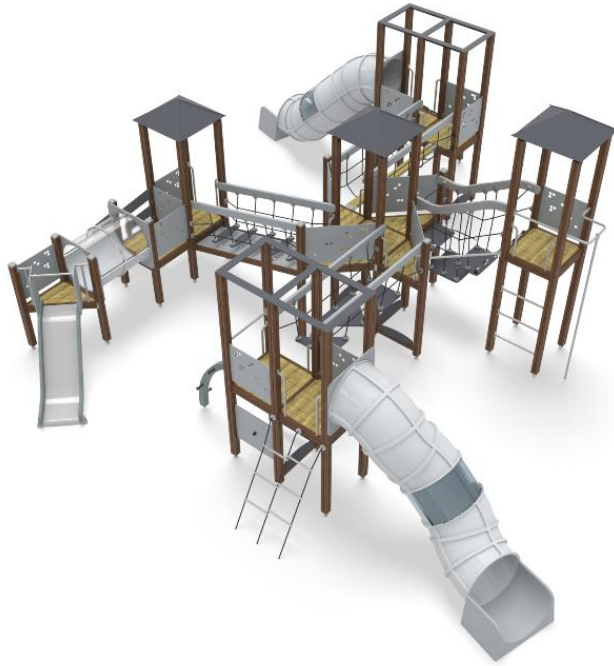

MOTORICAL TRACK

User age	1+
Max. free fall height, mm	1970
Safety info	EN 1176-1, 3 TÜV
Ropes	🚫