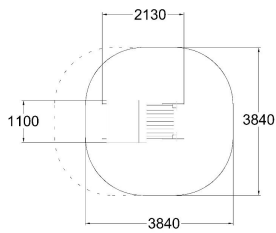

-  Crawling
1
-  Meeting points
1
-  Roofs
1
-  Towers
1

User age	1+
Number of users	6
Product length, mm	2130
Product width, mm	1100
Product height, mm	2320
Impact area, m ²	12.9
Falling space, m ²	15.9
Max. free fall height, mm	1050
Safety info	EN 1176-1 TÜV