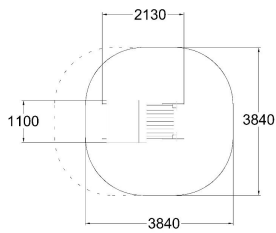

-  Crawling  
1
-  Meeting points  
1
-  Roofs  
1
-  Towers  
1

User age	1+
Number of users	6
Product length, mm	2130
Product width, mm	1100
Product height, mm	2320
Impact area, m <sup>2</sup>	12.9
Falling space, m <sup>2</sup>	15.9
Max. free fall height, mm	1050
Safety info	EN 1176-1 TÜV